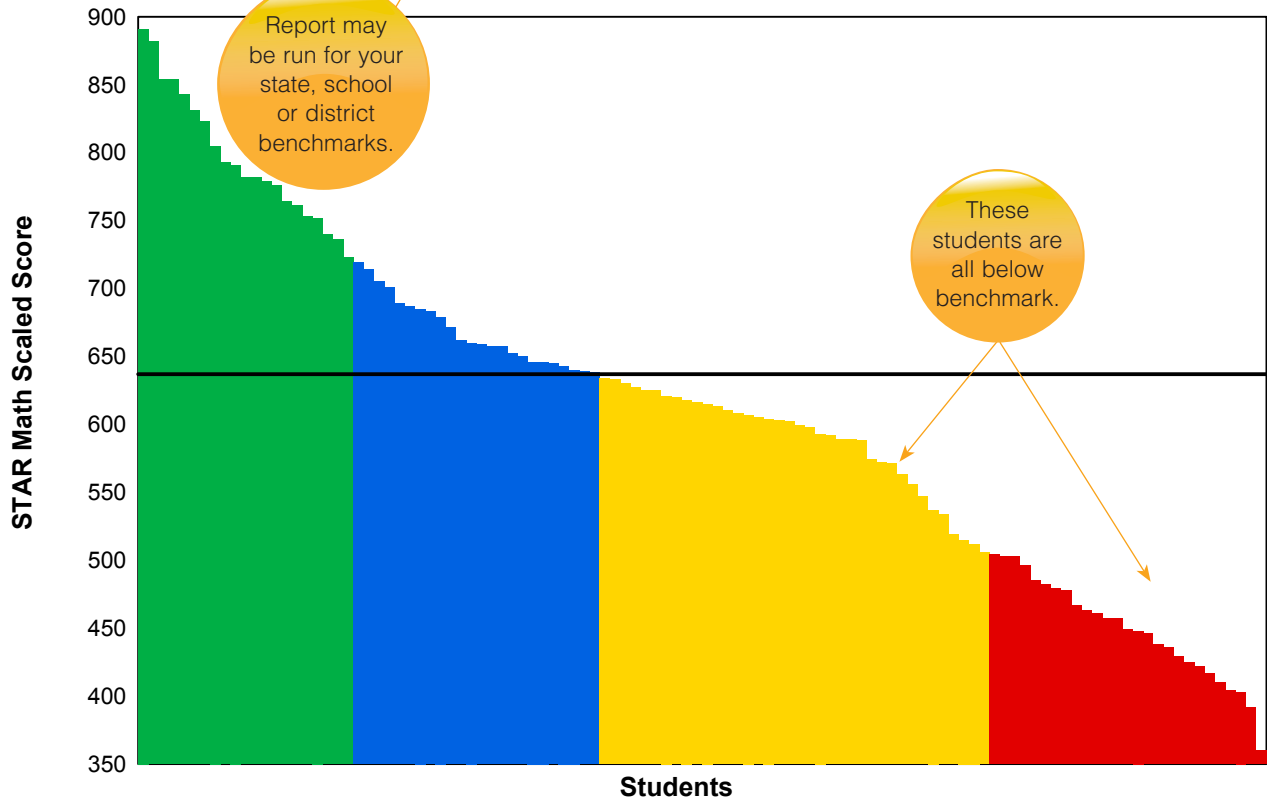

Printed Friday, September 14, 2012 1:43:25 PM

School: Oakwood Elementary School

Reporting Period: 9/10/2012 - 9/14/2012
(Fall Screening)

Grade: 4

Categories / Levels	Current Benchmark^d	Number	Percent	Benchmark At Time of State Test
Proficient				
Advanced	At/Above 722 SS	21	19%	At/Above 772 SS
Proficient	At/Above 637 SS	24	22%	At/Above 709 SS
Category Total		45	41%	
Less Than Proficient				
Basic	Below 637 SS	38	35%	Below 709 SS
Below Basic	Below 505 SS	27	25%	Below 596 SS
Category Total		65	59%	
Students Tested		110		

Key questions to ask based on this and other information: Are you satisfied with the number of students at the highest level of performance? Next, consider the level or score that indicates proficiency. Which students just above the benchmark you "worried about" and what support within or beyond core instruction is warranted? What support is warranted for students just below? Do all students represented by your lowest level need urgent intervention?

Use these key questions to help determine next steps.

Screening is the first step in Response to Intervention (RTI). Use this report for grade-level planning and identifying students who need the most help.

^dBenchmark adjusted for time of year using student growth norms